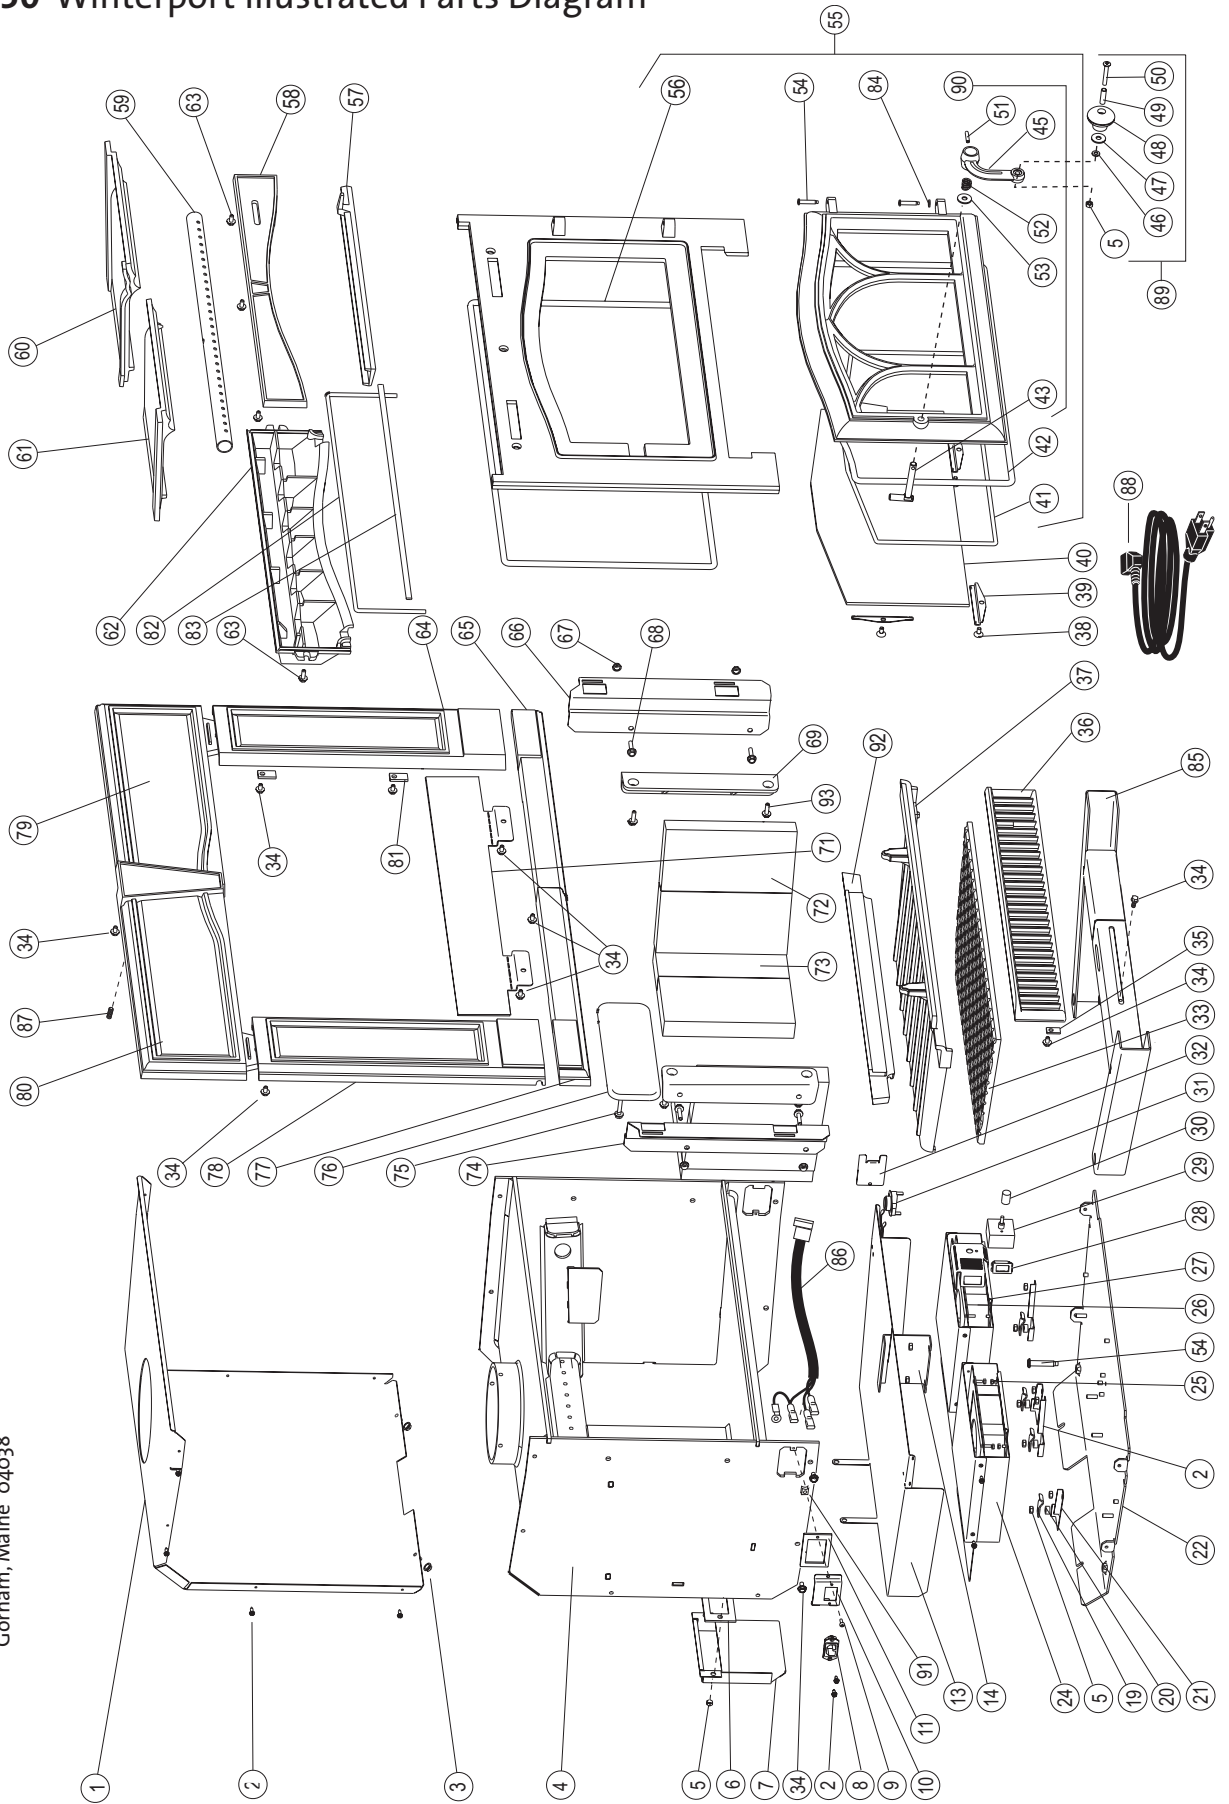

Jøtul C 350 Winterport Illustrated Parts Diagram

Use only genuine Jøtul replacement parts.
Do not substitute parts from any other manufacturer. See
your local Authorized Jøtul Dealer or contact us directly:

Jøtul North America
55 Hutcherson Dr.
Gorham, Maine 04038

Figure 20.

Jøtul C 350 Winterport Parts List

No.	Description	Part Number
1.	Rear Shroud	220904
2.	Screw, #8 x 5/8" Hex Slit	117917
3.	Nut, M6 Flange	117968
4.	Firebox Assembly	220909
5.	Nut, M6 Hex	9930
6.	Gasket, Secondary Air Channel	221750
7.	Secondary Air Channel	221721
8.	AC Power Receptacle	221790
9.	Screw, #8 x .62 Pan Head Type A SMS	118057
10.	Receptacle Mounting Plate	221798
11.	Receptacle Mounting Plate Gasket	221799
12.	Bolt, M6 x 12 Hex Head Flange	117130
13.	Blower Shield Assembly	221959
14.	Firebox Support	221759
19.	Blower Attachment Clip	121041
20.	Spacer, .250 x .500	117994
21.	Guide, Left Blower	221764
22.	Shroud Assembly, Base	220905
23.	Guide, Right Blower	221763
24.	Left Blower Assembly	156047
25.	Nut, M4 Hex	117922
26.	Right Blower Assembly w/o Rheostat	156048
27.	Right Blower Base Assembly	221965
28.	Rocker Switch	220703
29.	Rheostat, Solid-state Variable / Rplcmt Kit	156051
30.	Rheostat Control Knob	221788
31.	Snap-stat, 110°F - 10°F	221113
32.	Receptacle Cover Plate	221967
33.	Insulating Panel, Grate	221784
34.	Bolt, M6 x 10 Hex Head Serr. Flange	9962
35.	Hang Tab	129680
36.	Control Door, Matte Black Paint, inc. hardware	156052
	Control Door, Blue Black Enamel	156070
	Control Door, Jøtul Iron Paint	156053
37.	Bottom Grate Plate	104277
38.	Screw, M6 x 8 Pan Head	117505
39.	Glass Clip	153620
40.	Glass Panel, Ceramic IR Coated	221719
41.	Rope Gasket, Fiberglass - LD .250 x 52" - Glass	200024
42.	Rope Gasket, Fiberglass - LD .360 x 70" - Door	100038
43.	Door Latch Bolt	221720
45.	Cast Door Handle	10371292
46.	Washer	117947
47.	Insulating Washer	124853
48.	Wooden Door Knob	126244
49.	Door Handle Sleeve	126229
50.	Bolt, M6 x 40 PHP	117796
51.	Roll Pin, 5 mm x 24 mm	117733
52.	Door Handle Compression Spring	126164
53.	Washer, Door Handle	117587
54.	Hinge Pin	127075
55.	Front Asy. Complete, inc. Door / Matte Black Paint	156054
	Front Asy. Complete, inc. Door / Blue Black Enamel	156058
	Front Asy. Complete, inc. Door / Jøtul Iron Paint	156074